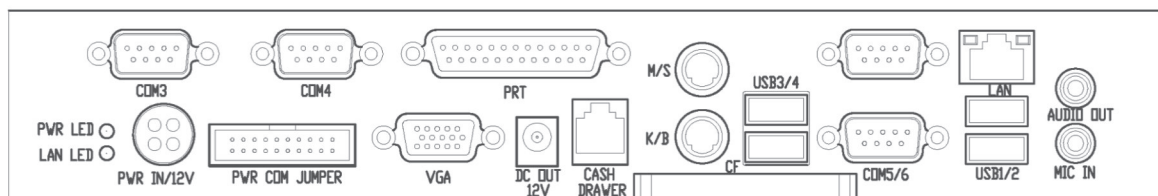

SPECIFICATIONS

Main Board	
CPU	P4 / Celeron 2.0GHz up
Core Logic	Intel 852GM + ICH4
System Memory	SODIMM, DDR266/333, 256MB up to 1GB
OS Support	Win2000, NT, Win XP, Embedded XP(XPe), WinCE, WEPOS
Display	
TFT LCD	15"
Brightness	250 nits
Resolution	1024 x 768 Pixel
Touch Screen	5 Wire Resistive Type
Tilting Angle	0 ~ 80 Degree
Storage Device	
HDD	1 x EIDE 2.5" Type
Compact Flash	1 x Slot Type II, Non-removable
I/O Ports	
Serial	6 x RS-232 COM 3 / 4 / 5 / 6: DB-9, male (Pin 9 RI or 5V or 12V Selectable) COM 1 / 2: Internal for I Button and MSR
Parallel	1 x DB-25, female, supports EPP/ECP
USB	4 x USB 2.0 External 1 x USB 2.0 Internal for Touch Control BD 1 x USB 2.0 Internal Reserved
PS/2 Mouse	1 x 6-pin mini DIN
PS/2 KB	1 x 6-pin mini DIN
LAN	1 x RJ45, 10/100 Base-T, supports wake on LAN
VGA	1 x DB-15, female
DC Jack	1 x 12VDC Output for 2nd Display
Cash Drawer	1 x RJ11, 12VDC
Audio Jack	1 x Mic In, 1 x Audio Out
Expansion	1 x Mini PCI
Others	
Power Input	External Adapter 12VDC 150W
Color	Black
Compliance	FCC / CE / WEEE / RoHS
Weight	10 Kgs
Dimension (W x D x H)	367 x 335 x 356 mm
Operating Temperature	5 °C ~ 35 °C
Storage Temperature	-20 °C ~ 60 °C
Storage Humidity	20% - 80% RH, non-condensing
Optional Accessories	
2nd Display	15" / 12.1" / 10.4" TFT LCD
Customer Display	Pole VFD, 20 x 2 characters, RS232 I/F
MSR	3 Tracks, KB or RS232 I/F
I Button	Dallas Key RS232 I/F
Wall Mount Bracket	VESA Bracket Kits

I/O Ports

TYSSO®

Insist on the Best

Manufacturer

FAMETECH INC.

2F, No. 165, Sec. 2, Ta-Tung Rd.,
Hsi-Chih 221, Taipei Hsien, Taiwan

Tel : 886-2-8692-6300

Fax: 886-2-8692-6301

E-Mail: tyssso@ms6.hinet.net

URL: <http://www.famotech.com.tw>

Distributor